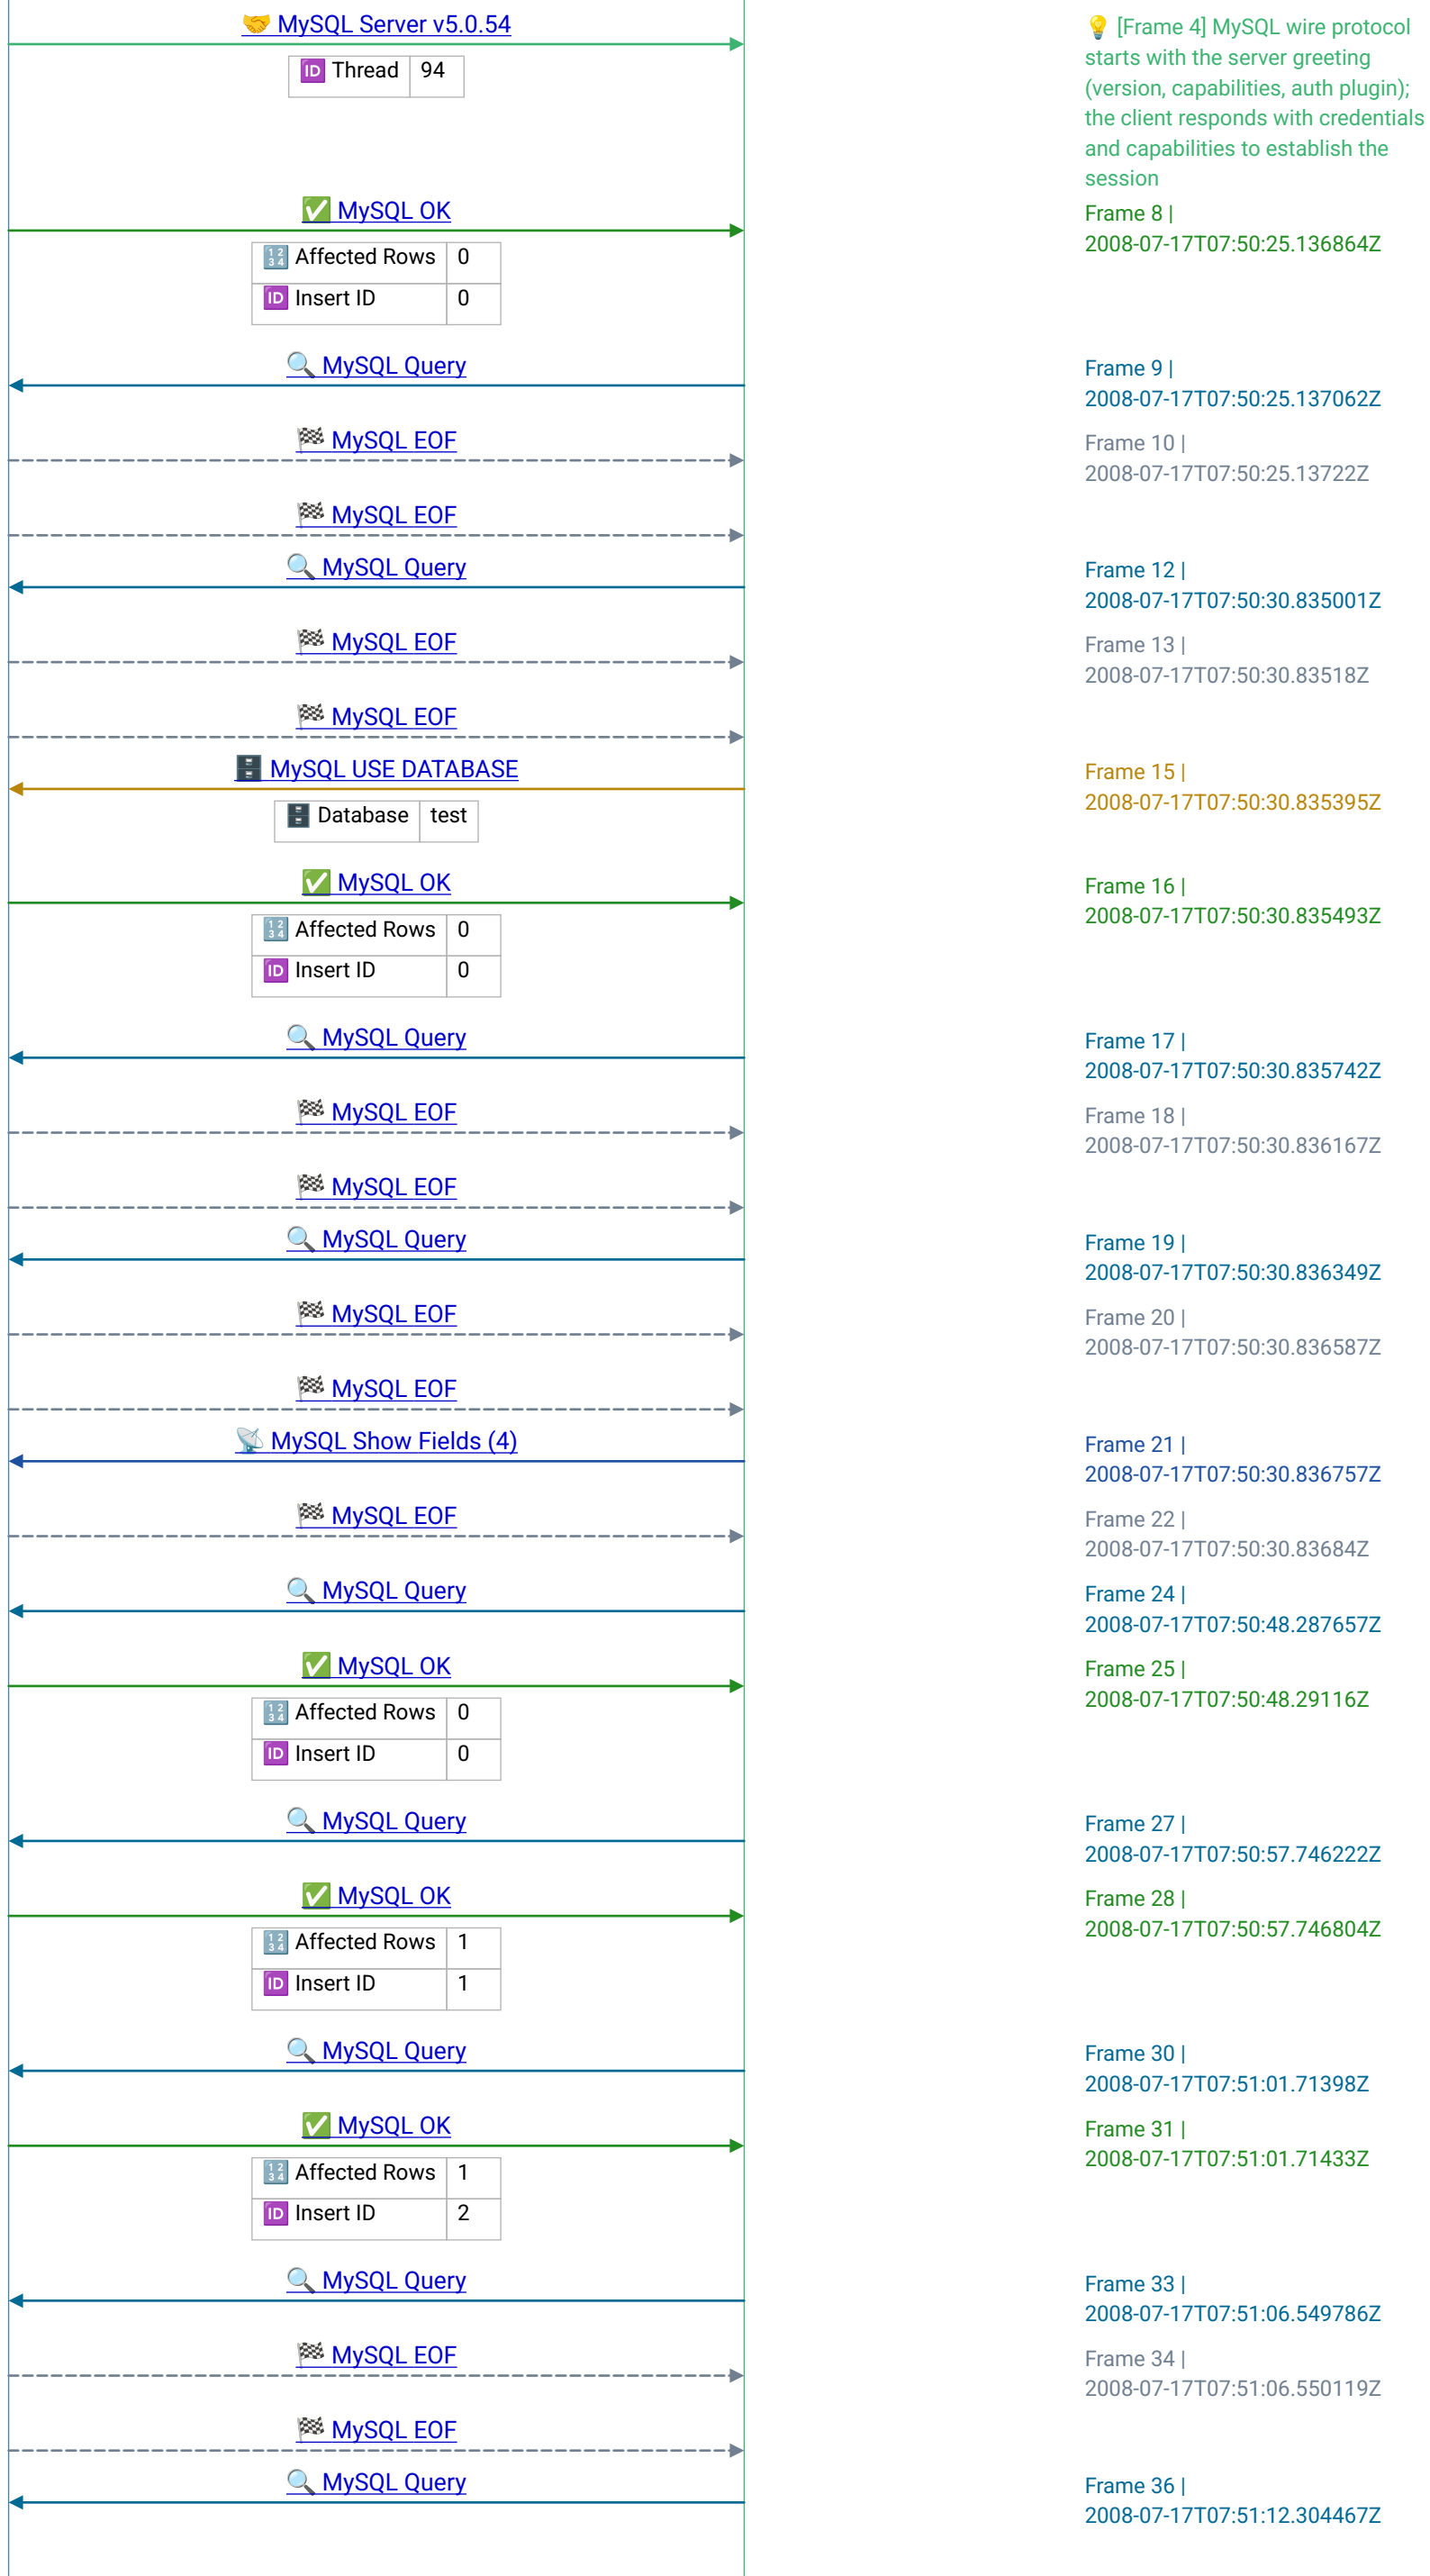

mysql\_complete.pcap

192.168.0.254

MySQL-Server

MySQL-Client