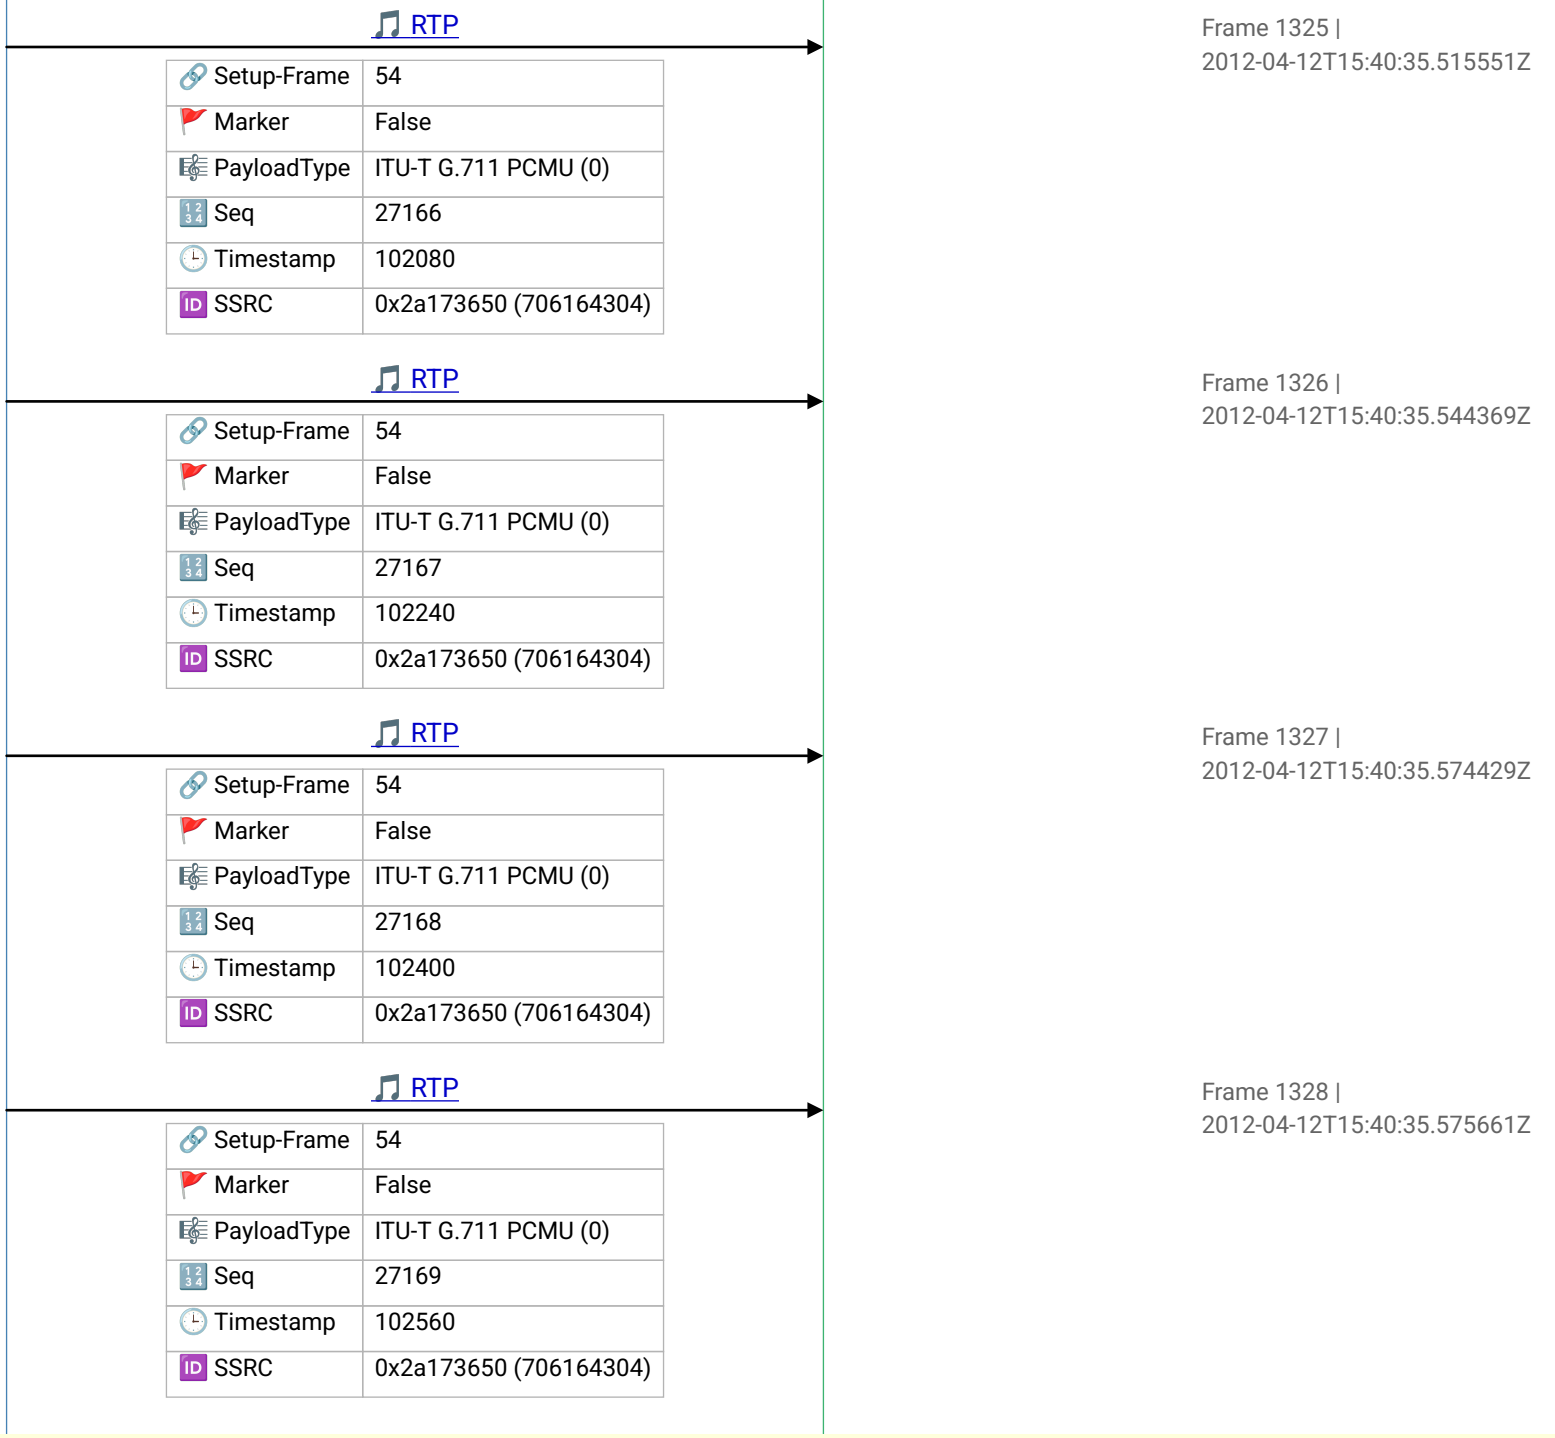

MagicJack

Media Server

Frame 1325 |
2012-04-12T15:40:35.515551Z

Frame 1326 |
2012-04-12T15:40:35.544369Z

Frame 1327 |
2012-04-12T15:40:35.574429Z

Frame 1328 |
2012-04-12T15:40:35.575661Z

Session Result: incomplete - mid-capture (duration: 12.810s)